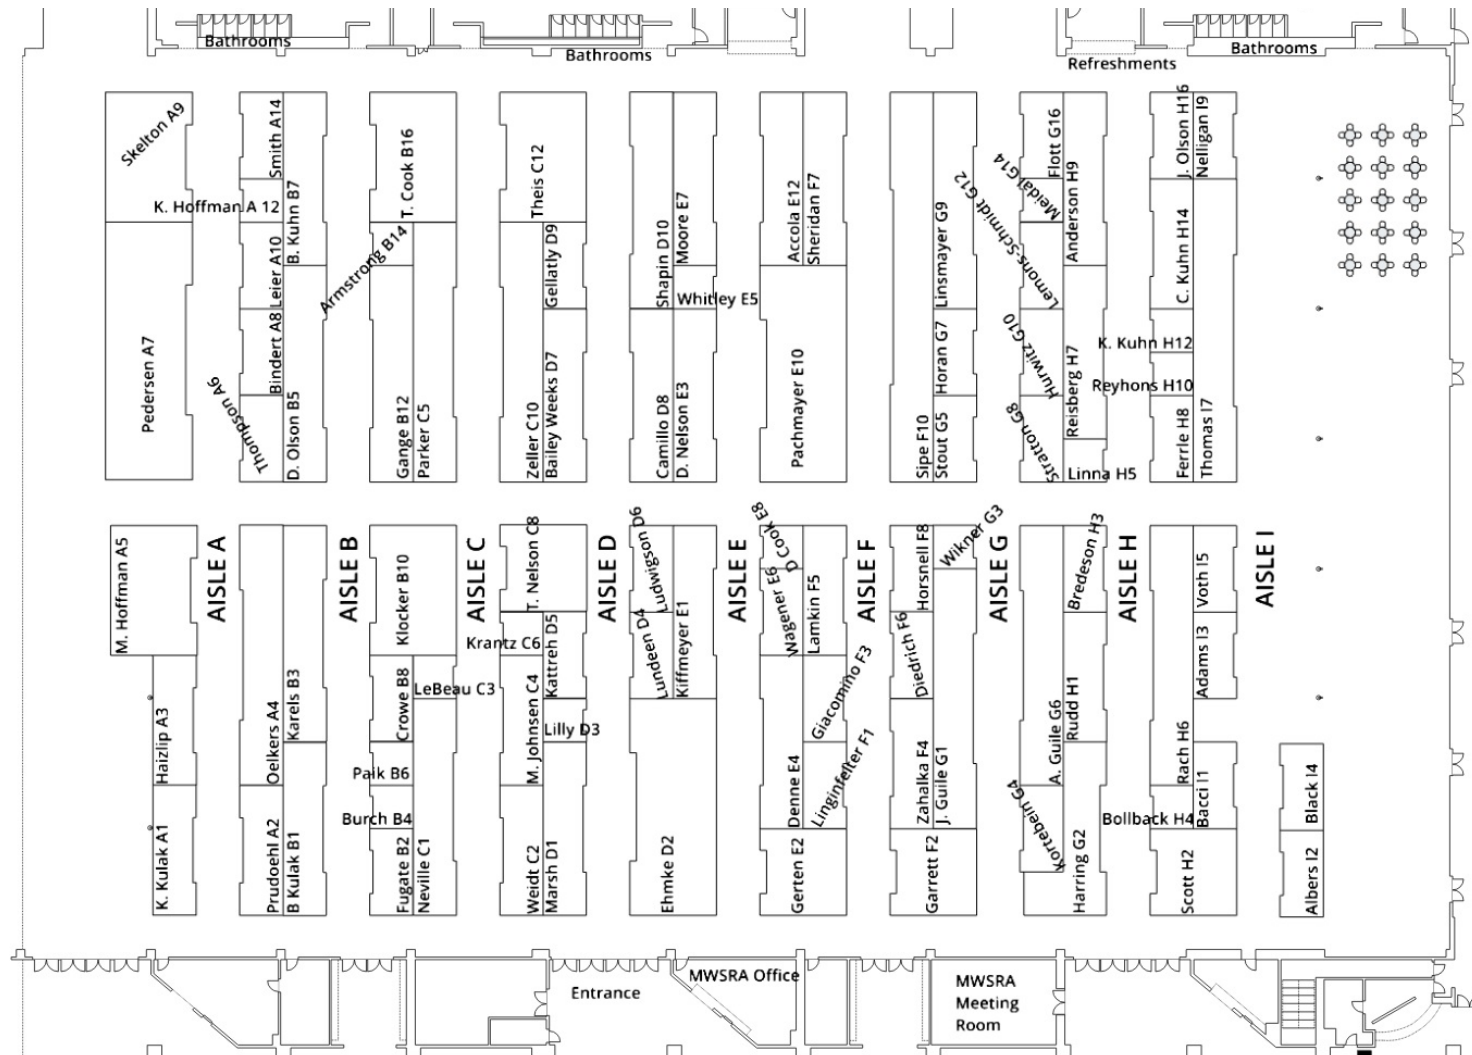

DOVETAIL
WORKWEAR

FOR WOMEN WHO BUILD AND CREATE

**CHECK US OUT
AT BOOTH C3**

Represented by Audrey LeBeau
(Joined by founder Kate Day)

audreylebeau2@gmail.com or 740.972.1242

DOVETAIL
WORKWEAR

FOR WOMEN WHO BUILD AND CREATE